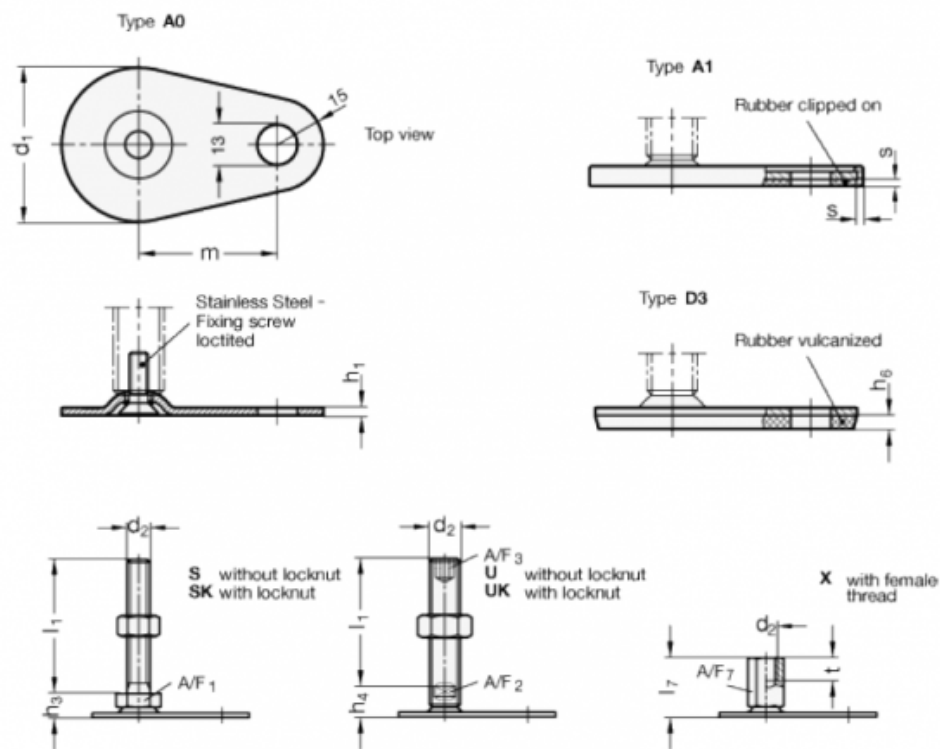

# Data Sheet

Article number: 204280M24150A0UK

Description: E+G levelling foot  
GN 42-80-M24-150-A0-UK

Note: UK With nut, Hexagon socket at the top, Wrench flat at the bottom

## Measures

A/F2 = 19	m = 70
A/F3 = 12	s =
d1 = 80	
d2 = M24	
h1 = 3	
h4 = 21	
h6 =	
l1 = 150	